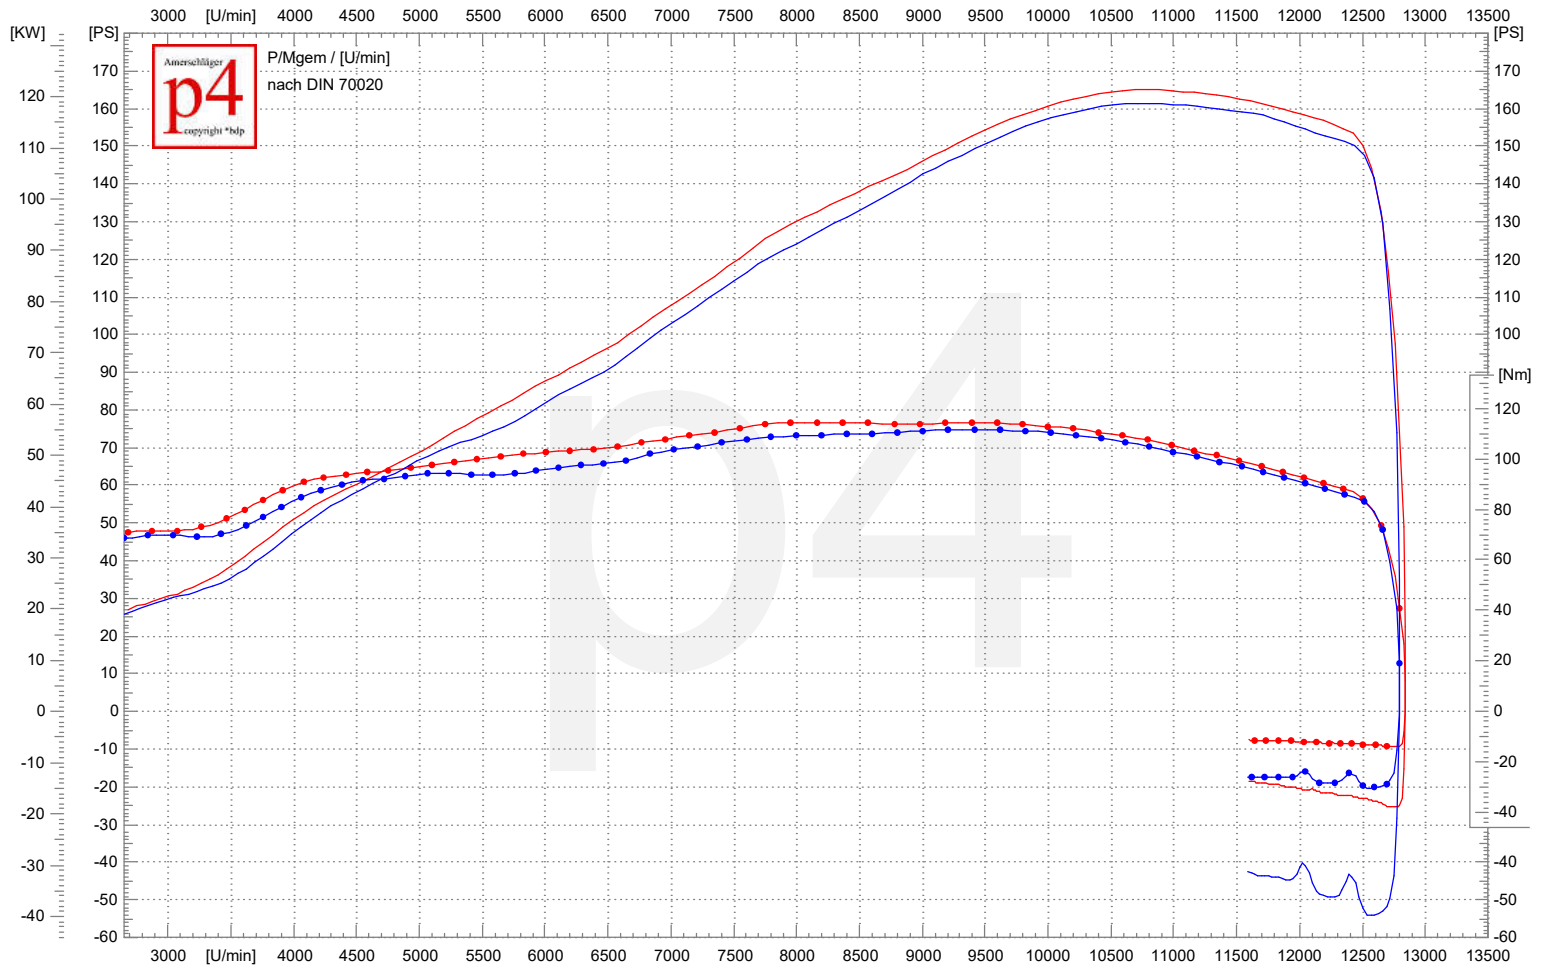

Leistungsdigramm

261
 16.01.2021 13:35 SUZUKI GSX-R 1000
 121.4 KW/10789 1/min | 165.0 PS/10789 1/min | 114.3 Nm/8059 1/min | vmax: 283.7 km/h
 k=1,003 (25°C/26%/1019mbar)
 GSX-R 1000 K5 Racebike Final
 MGM Technik POvercommander Mapping
 Yoshimura ESD

234
 16.01.2021 12:51 SUZUKI GSX-R 1000
 118.7 KW/10713 1/min | 161.4 PS/10713 1/min | 111.4 Nm/9210 1/min | vmax: 282.8 km/h
 k=0,982 (13°C/43%/1019mbar)
 GSX-R 1000 K5 Racebike
 Yoshimura ESD