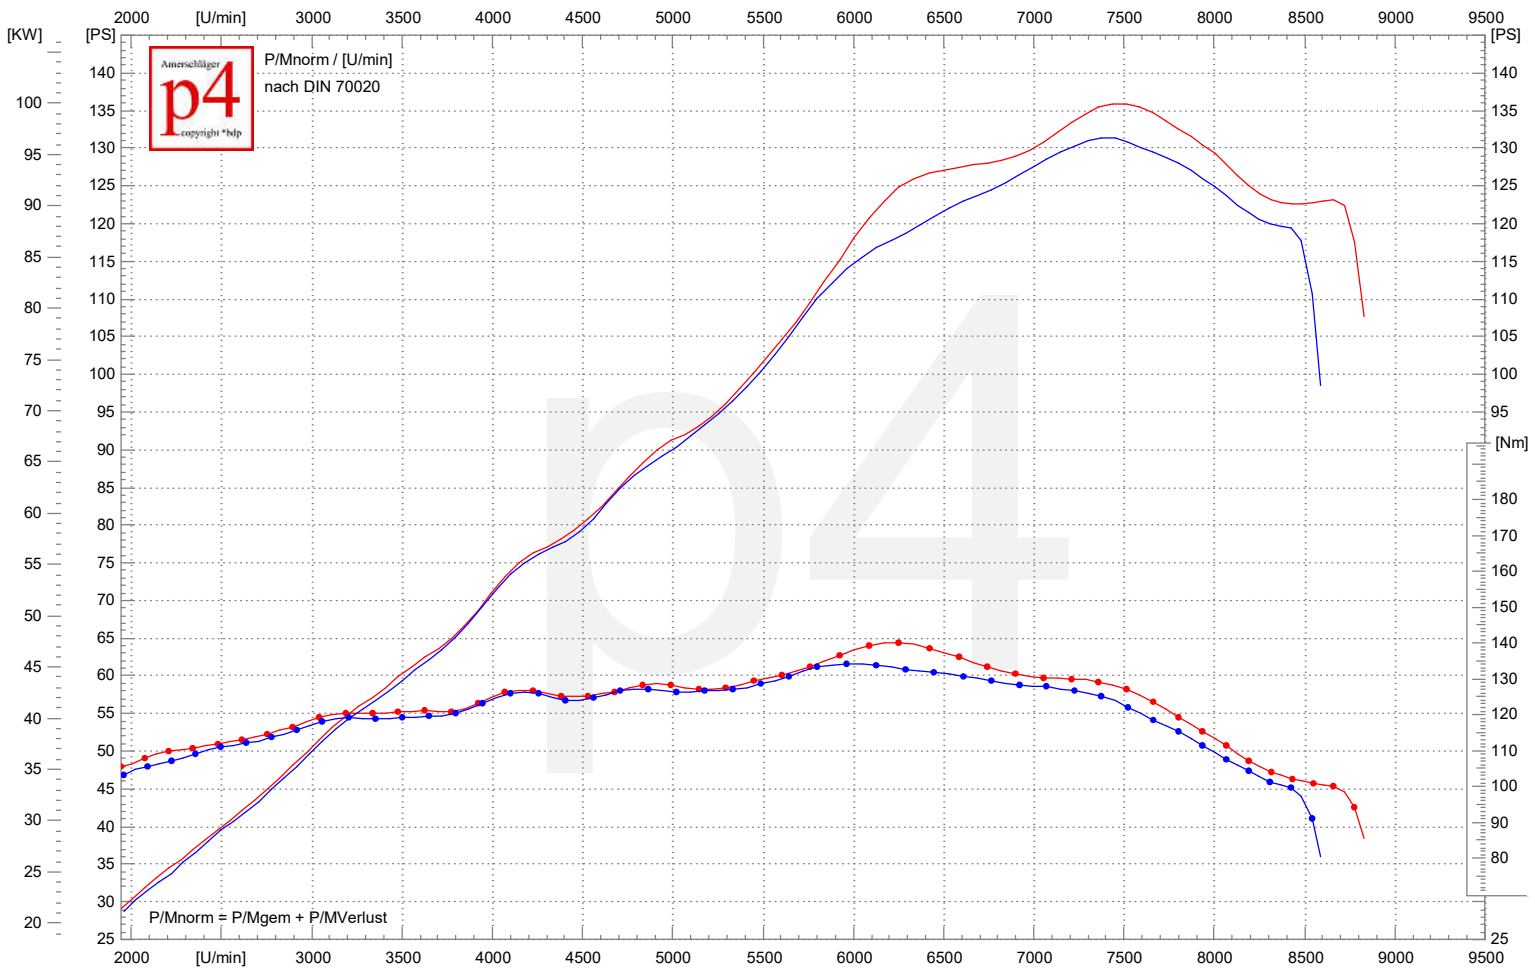

Leistungsdiagramm

- 302
24.02.2015 18:34
BMW R 1200 GS Bj. 2008
 100.0 KW/7512 1/min | 135.9 PS/7512 1/min | 140.1 Nm/6255 1/min | vmax: 236.9 km/h
 k=1,013 (21°C/37%/1002mbar)
 R1200GSW Wasserboxer Stock Road MGM Mapping
- 289
24.02.2015 15:09
BMW R 1200 GS Bj. 2008
 96.6 KW/7375 1/min | 131.4 PS/7375 1/min | 134.3 Nm/5966 1/min | vmax: 230.6 km/h
 k=0,998 (13°C/65%/1003mbar)
 R1200GSW Wasserboxer Stock ROAD