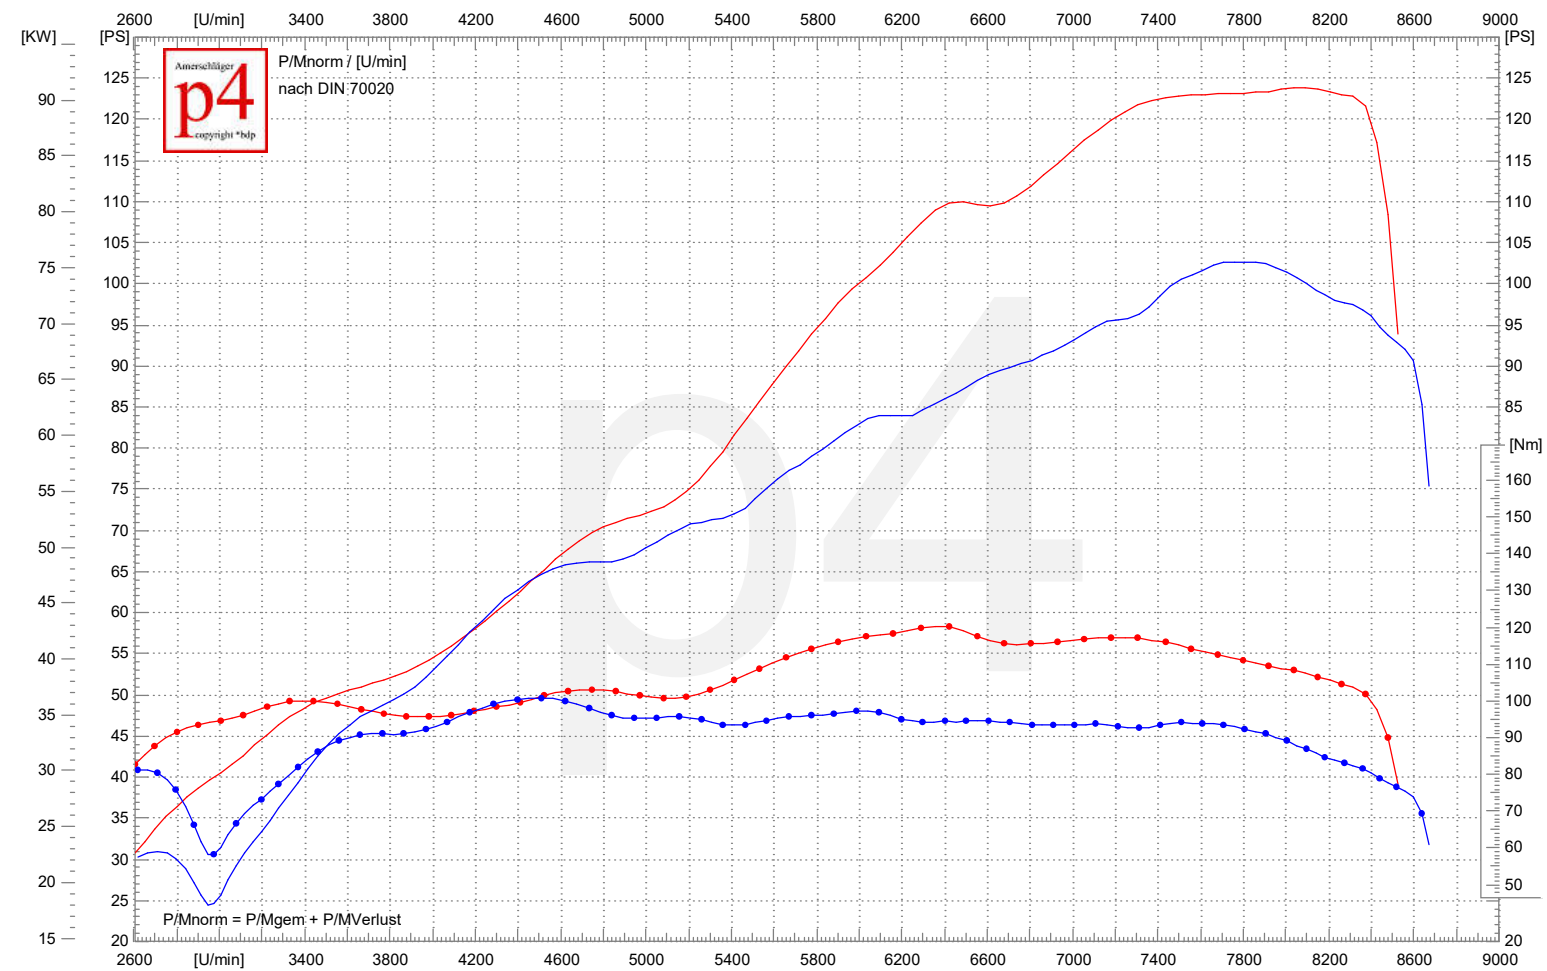

Leistungsdiagramm

63
08.09.2009 17:08 BMW 1200
91.1 KW/8035 1/min | 123.9 PS/8035 1/min | 120.4 Nm/6356 1/min | vmax: 239.4 km/h
k=1,015 (32°C/33%/1018mbar)
R1200S Rennboxer
kraftstoffpumpe neu
Blue Filter
Performance Controller R4

45
05.09.2009 12:49 BMW 1200
75.5 KW/7760 1/min | 102.7 PS/7760 1/min | 100.8 Nm/4509 1/min | vmax: 243.5 km/h
k=0,998 (20°C/62%/1015mbar)
R1200S Rennboxer EM
Zard ESD