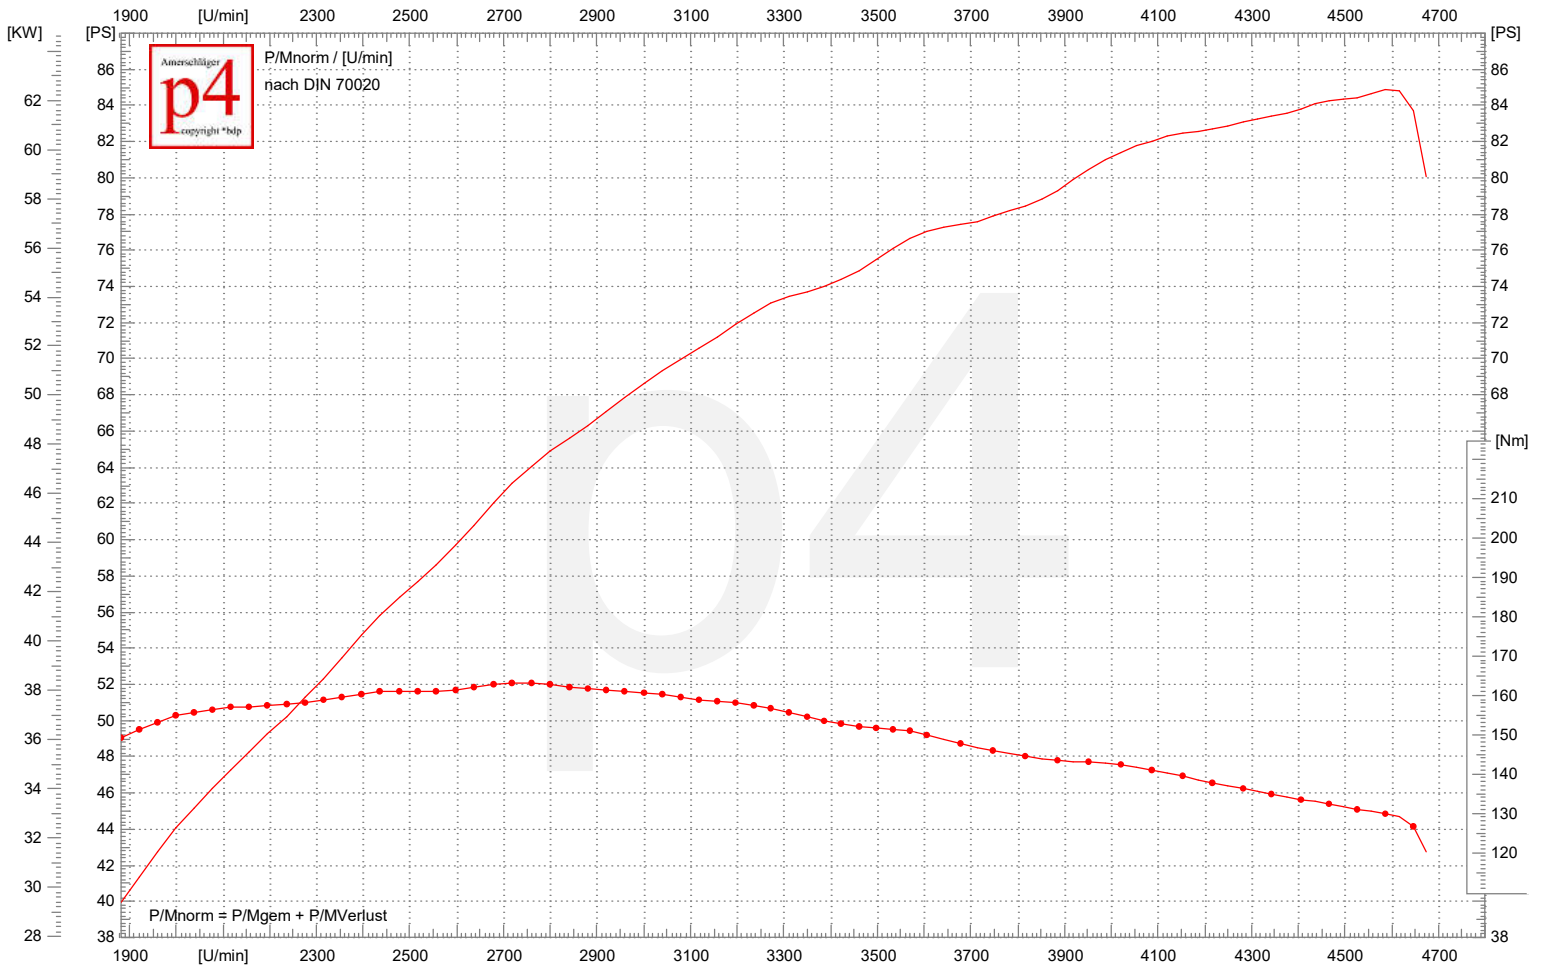

Leistungsdiagramm

77

06.11.2014 12:45

HARLEY-DAVIDSON Custom 53
 62.4 KW/4587 1/min | 84.9 PS/4587 1/min | 163.1 Nm/2719 1/min | vmax: 194.3 km/h
 k=0,994 (15°C/64%/1010mbar)
 Indian Chief Vibntage after Stage 2 Kit
 Jackle and Hite Schalldämpfer