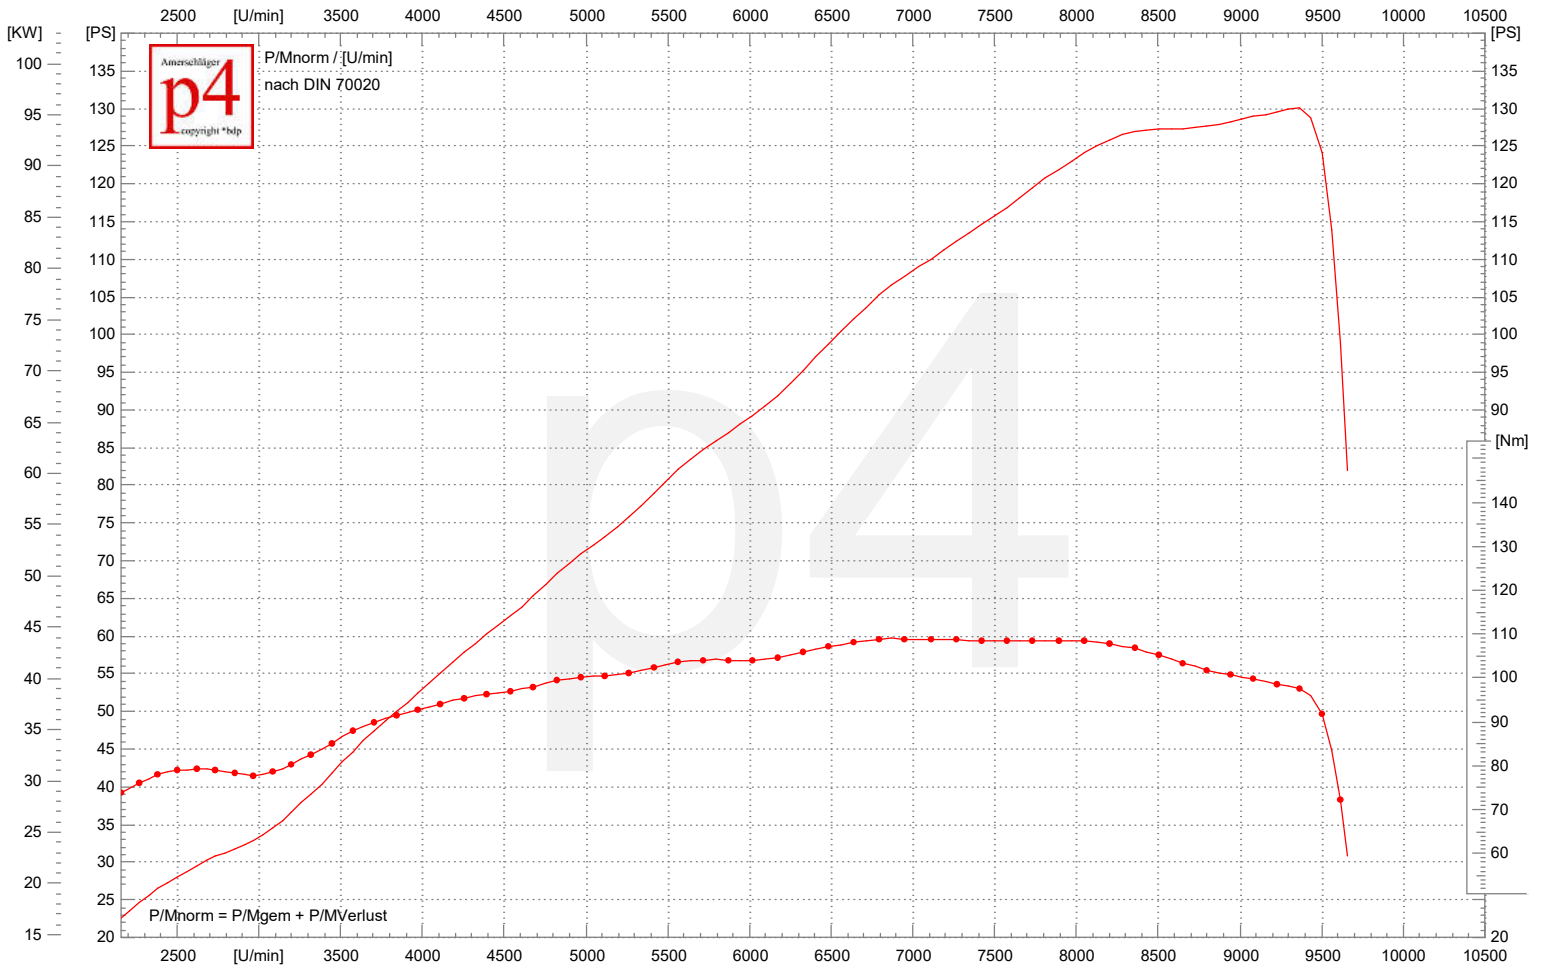

Leistungsdiagramm

101 KTM Superduke
 11.05.2018 10:12 95.7 KW/9362 1/min | 130.1 PS/9362 1/min | 108.9 Nm/6872 1/min | vmax: 232.8 km/h
 k=1,015 (31°C/32%/1017mbar)
 Superduke 990 Final
 MGM Technik ECU Mapping
 Full Akrapovin System